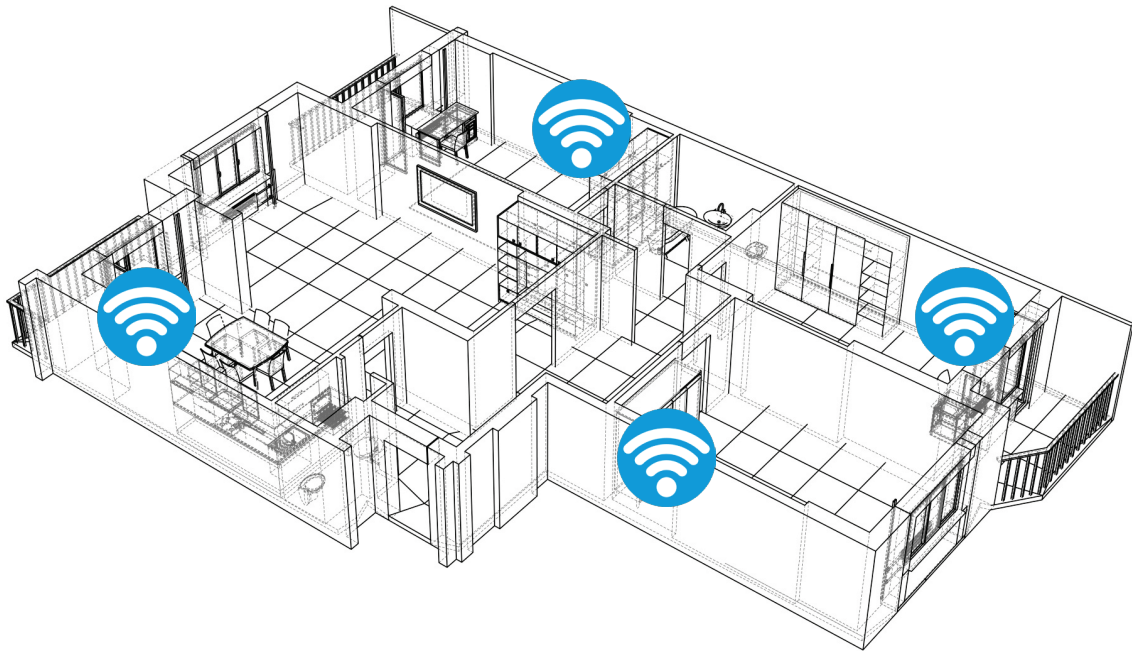

LAN ports

- 4 ports Gigabit Ethernet 10/100/1000Base-TX (RJ-45)
  - Automatic MDI/MDIX crossover, Auto-negotiation and speed auto-sensing, half/full duplex support
  - Meets IEEE 802.3 specifications
  - Support for 802.1Q and 802.1p VLAN

Wireless LAN

- 2.4 GHz 802.11b/g/n 2x2 MU-MIMO
- 5 GHz 802.11ac 4x4 MU-MIMO
- Simultaneous dual-band 2.4 GHz and 5 GHz
- Data rates up to 1733 Mbps @5 GHz and up to 300 Mbps @2.4 GHz
- SSID broadcast, beamforming and band steering
- WPA/WPA2 in PSK mode

Mesh Wi-Fi

- Compliance with EasyMesh™
- EasyMesh™ agent access point, operating with controller via wireless or wired backhaul
- Plug-and-play operation with Iskratel's EasyMesh™ compliant controllers (such as Innbox E84)
- 802.11k/v/r compliant seamless roaming and band steering
- Up to three guest networks
- Smart QoS management
- TR-069 client for remote management
- XMPP client for remote provisioning over third-party network
- Detailed diagnostics

Power

- Input 110..240 V AC, 50-60 Hz, 12 V DC 1.5 A
- Power consumption less than 16 W
- K21 overvoltage protection

Physical dimensions

- 0.2 kg (without power adapter)

Environment

- Operating: +5..+40 °C, RH 5..85% non-condensing, compliant with ETSI 300 019-1-3, Class 3.1
- Storage: -25..+55 °C; RH 10..95% non-condensing, compliant with ETSI 300 019-1-1, Class 1.2

Certification

- CE, CB, RoHS compliant

Some features are hardware-dependent.

Some features might not be included in dedicated software releases.

Date of issue: 19. 8. 2020 / Version 2.6